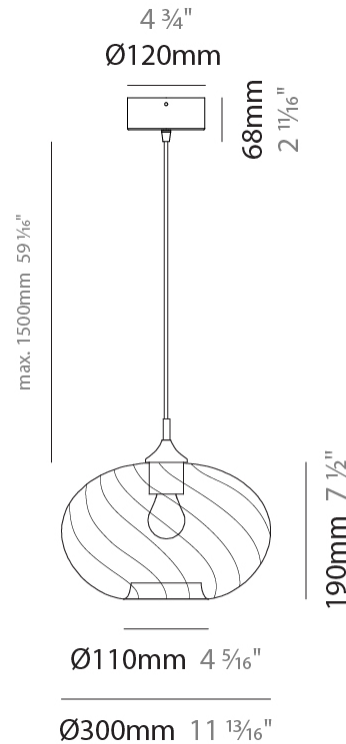

PROJECT	
TYPE	
SPECIFIER	
QUANTITY	
DATE	

PARIGI CIPOLLA MONOPOINT SUSPENSION

D141086-

base number   Finish
Options

1. To build a product code in our configurator select the specify button on the base model # product page
2. To build a manual product code on this datasheet choose from the options listed below in blue font and add the suffix to the base model #

GENERAL

Series: Parigi
Subseries: Parigi Cipolla Monopoint
Brand: Cangini & Tucci
Division: Design
Mounting Type: Suspension
Mounting Location: Ceiling
Subcategory: Pendant

PHYSICAL

Shape: Sphere
Diameter (mm): 300
Diameter (in): 11 ¹³/₁₆
Height (mm): 190
Height (in): 7 ¹/₂
Max. Overall Height (mm): 1690
Max. Overall Height (in): 66 ⁹/₁₆
Light Distribution: Omnidirectional
Weight (kg): 1.40
Weight (lbs): 3.09
Fixture Finish: [AMB / GRN / PNK / RUB / SKB / SMK / TOB / TRA](#)
Holder Finish: CHR
Fixture Material: Glass / Metal
Cable Details: 1500mm Cable

ELECTRICAL

Number of Lamps: 1
Lamp Type: LED Retrofit
Bulb Included: Bulb Not Included
Max. Wattage Per Lamp (W): 8
Lamp Base: E26
Input Voltage (V): 120
Upon Request: 277Vac / GU24

LED

OPTICAL

RATINGS AND CERTIFICATIONS

Certified By: Certified for North American Standards
IP rating: IP20