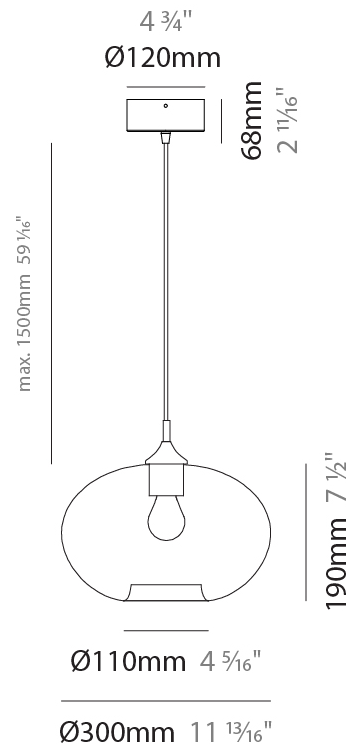

PROJECT	
TYPE	
SPECIFIER	
QUANTITY	
DATE	

PARIGI CIPOLLA MONOPOINT SUSPENSION

D141077-

base number   Finish
Options

1. To build a product code in our configurator select the specify button on the base model # product page
2. To build a manual product code on this datasheet choose from the options listed below in blue font and add the suffix to the base model #

GENERAL

Series: Parigi
Subseries: Parigi Cipolla Monopoint
Brand: Cangini & Tucci
Division: Design
Mounting Type: Suspension
Mounting Location: Ceiling
Subcategory: Pendant

PHYSICAL

Shape: Sphere
Diameter (mm): 300
Diameter (in): 11 ¹³/₁₆
Height (mm): 190
Height (in): 7 ¹/₂
Max. Overall Height (mm): 1690
Max. Overall Height (in): 66 ⁹/₁₆
Light Distribution: Omnidirectional
Weight (kg): 1.40
Weight (lbs): 3.09
Fixture Finish: [AMB / GRN / PNK / RUB / SKB / SMK / TOB / TRA](#)
Holder Finish: CHR
Fixture Material: Glass / Metal
Cable Details: 1500mm Cable

ELECTRICAL

Number of Lamps: 1
Lamp Type: LED Retrofit
Bulb Included: Bulb Not Included
Max. Wattage Per Lamp (W): 8
Lamp Base: E26
Input Voltage (V): 120
Upon Request: 277Vac / GU24

LED

OPTICAL

RATINGS AND CERTIFICATIONS

Certified By: Certified for North American Standards
IP rating: IP20