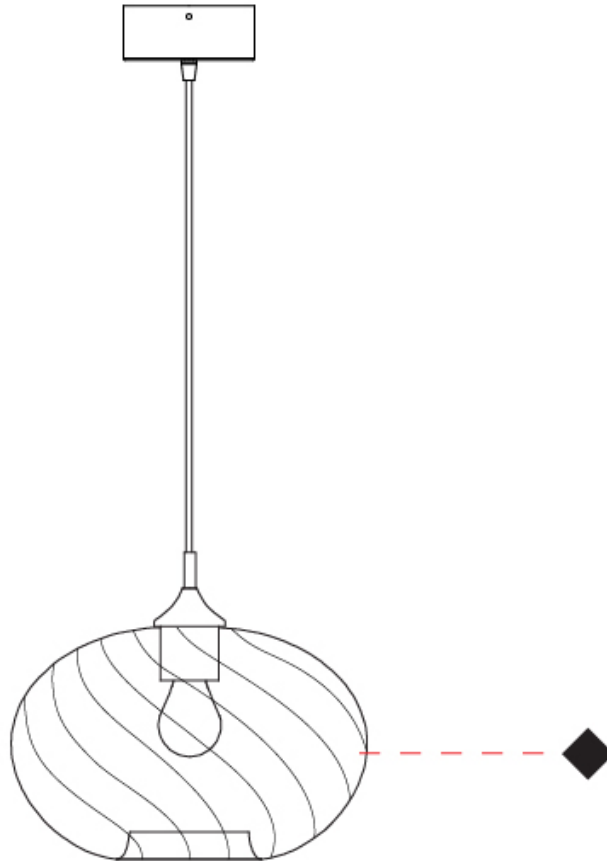

PARIGI CIPOLLA MONOPOINT SUSPENSION

D141086-

PROJECT

TYPE

SPECIFIER

QUANTITY

DATE

D