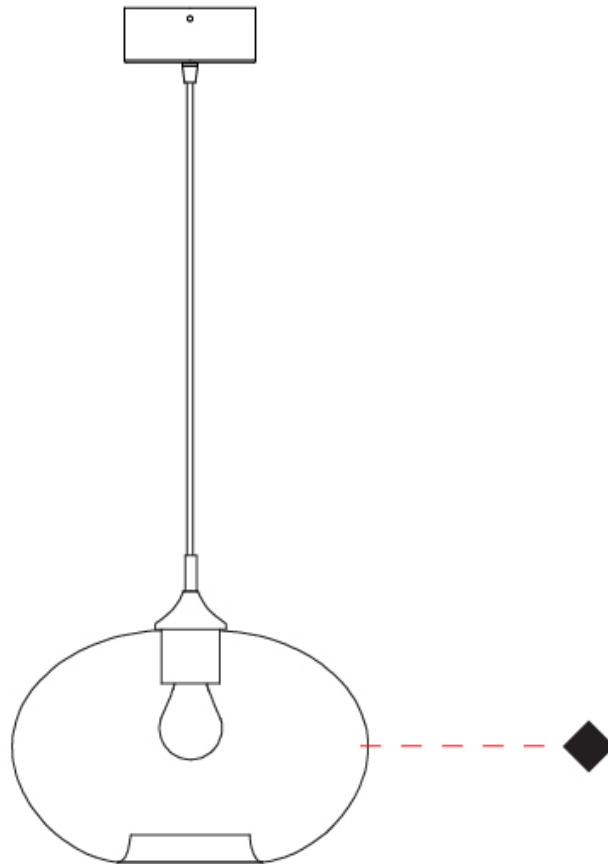

PARIGI CIPOLLA MONOPOINT SUSPENSION

D141077-

PROJECT

TYPE

SPECIFIER

QUANTITY

DATE

D